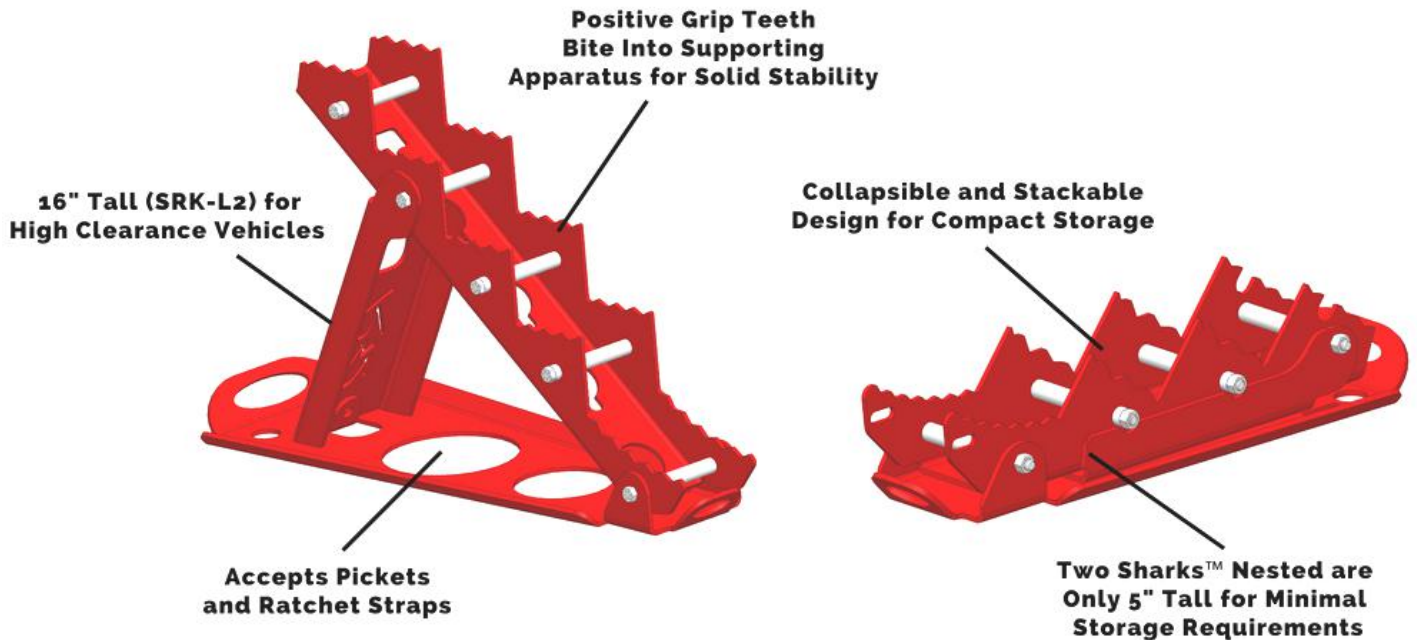

The Shark™

***DESIGNED
TO HELP
YOU SAVE
LIVES.***

The Shark™ and Shark Jr.™ are collapsible step cribbing chocks designed to give the vehicle frame stabilization during extrication.

First Responders know that extrication often requires various methods of stabilization including step cribbing. Unlike traditional step chocks, the Shark™ and Shark Jr.™ are collapsible, allowing them to nest and lock together for convenient storage. The Large Shark™ is 16" tall, giving you solid stabilization on most high clearance vehicles.

Saving lives means having the right tool. Rescue 42 tools are trusted by thousands of Departments, and designed for First Responders by a First Responder.

THE SHARK™

Because space matters.

➔ The Large Shark™ is 16" tall for high clearance vehicles. Both the Large and Junior Sharks™ collapse to 5".

➔ Stackable design means your Sharks™ can be nested for minimum storage requirements on your rig.

➔ Made of steel with a 2:1 safety ratio for strong and safe step cribbing. Positive grip teeth adds extra stability.