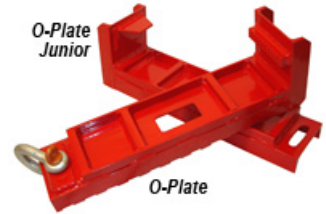

Composite TeleCrib® Strut Individual Components	Part #	Pictures
Long Strut with Kevlar: Includes Combi Head, Baseplate, and Pins	CTC-501	
Short Strut with Kevlar: Includes Combi Head, Baseplate, and Pins	CTC-502	
Strut Jack: Manual Lift Jack 8,000 Lb working load	CTC-503	
Ratchet Strap: 27'long, 10,000 Lb. test (3,300 Lb. working load)	CTC-504	
Hook Cluster	CTC-505	
Cinch Ring	CTC-506	

Rescue 42 Product List

Jack Head	CTC-507	
A-Frame Head: Includes 3 pins	CTC-508	
Spike Foot	CTC-511	
Large Accessory Bag	CTC-512	
Spare Yellow Strut Pin	CTC-515	
Spare Base Pin	CTC-516	
Pickets: 1" Diameter X 4' Long x 2 3/4" Head <i>(sold individually)</i>	CTC-520	
Chain: 3/8" X 20', Grade 70, Grab Hooks, Work Load 6600 Lb.	CTC-521	
Strut Mount Brackets	CTC-524	
Upgrade CTC-6002 to CTC-6004 Kit (1 Tripod head w/ base safety chain, 1 CTC-501, 2 CTC-511, 1 small accessory bag)	CTC-522	
Upgrade CTC-6003 to CTC-6005 Kit (1 Tripod head w/ base safety chain, 1 CTC-511)	CTC-523	

Please visit our website or call toll free to locate your exclusive Rescue 42 TeleCrib® distributor

Rescue 42 Product List

O-Plate™ with 9½ Ton Alloy Steel Shackle

OPL

The O'Connell Plates™ is a multipurpose extrication & heavy rescue tool, able to pull up to 19,000 Lbs.

O-Plate™ Junior

OJR

The O'Connell Plate™ Junior is a multipurpose extrication & light rescue tool, able to pull up to 8,000 Lbs.

The Shark™ - Standard

SRK-S

Collapsible Step Chock – Standard size, 10" tall – 5½" collapsed